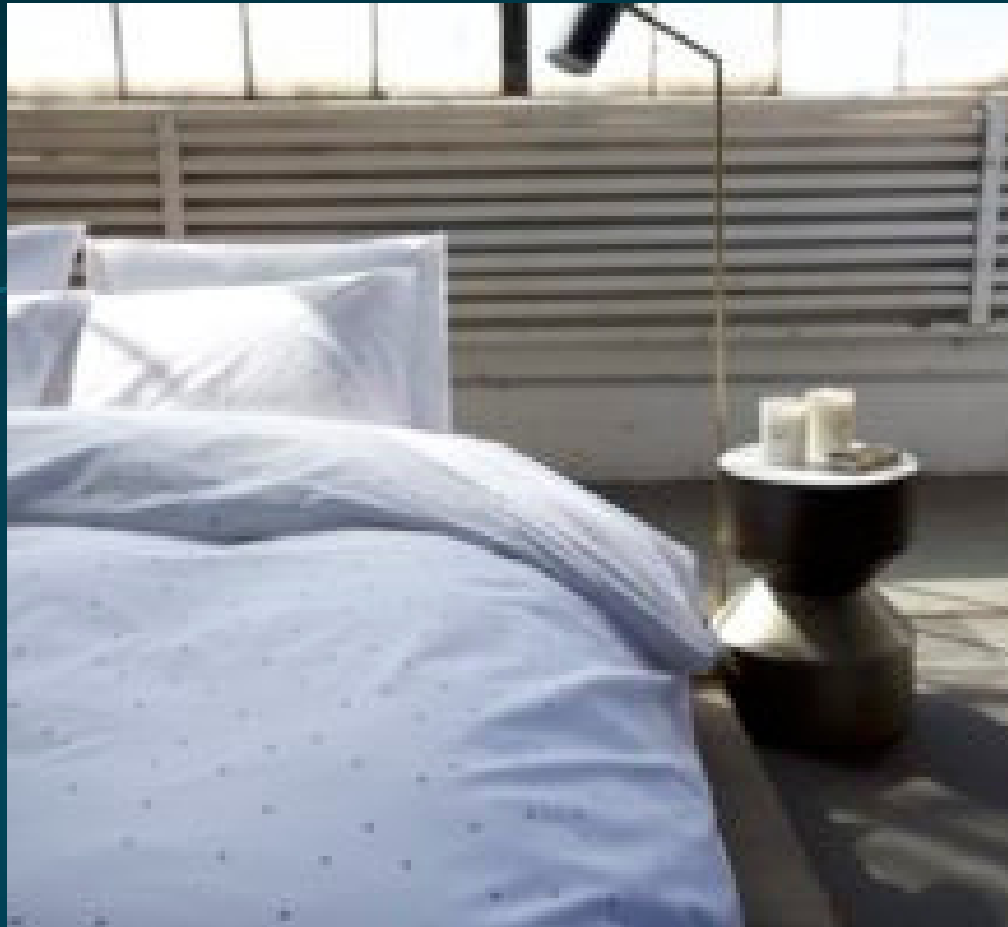

IMPRESS YOUR FRIENDS WITH BROOKLINEN

I know many people dread sheet shopping and having to deal with the crowds and finding those perfect sheets and with the holidays, this is one thing that you can cross off your list. Brooklinen, a new site offering beautifully, well made sheet sets in go with anything modern fabrics.