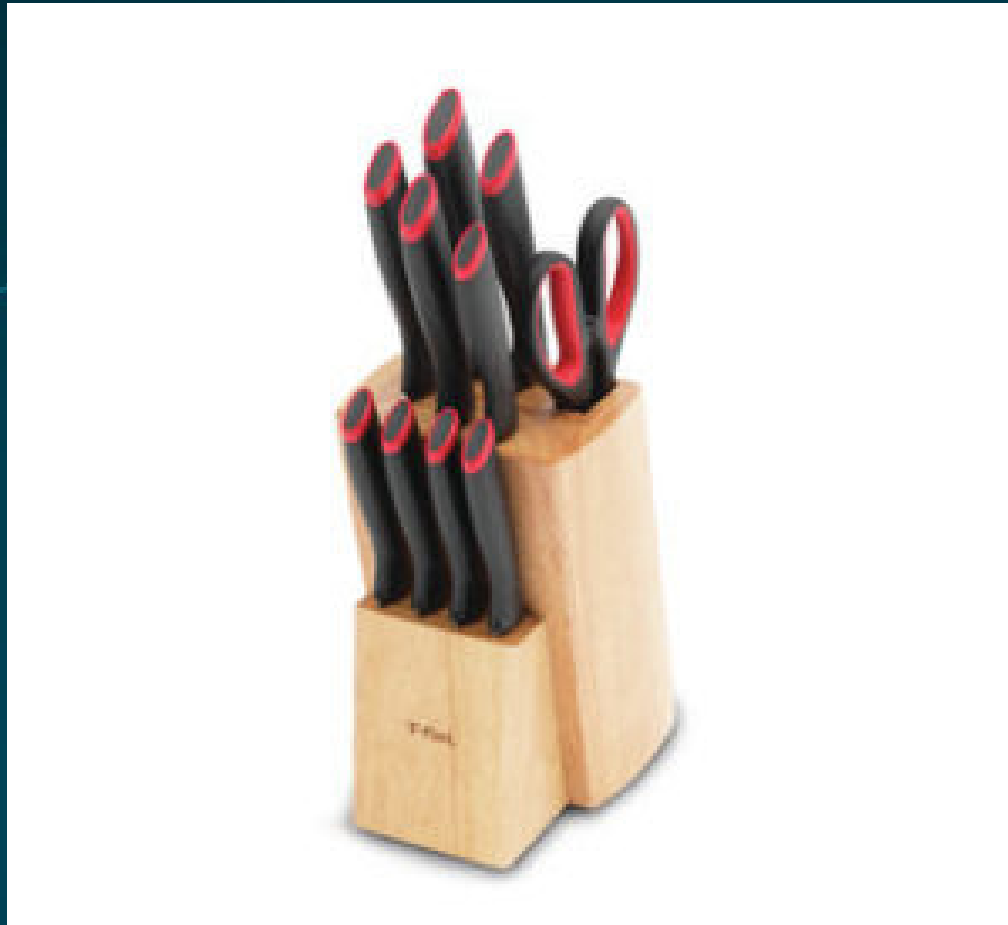

KITCHENAID MINI FOOD PROCESSOR

I love KitchenAid products, they are so dependable and versatile. I was so happy when KitchenAid debuted their new compact food processor. It features a 3.5-cup capacity, the new KitchenAid mini food processor was designed to simplify the smaller chopping, mixing, and pureeing tasks for daily meal preparation.

BRADSHAW-T-FAL COMFORT STAINLESS STEEL CUTLERY SET

The knives are made from stainless steel and comes with a hardwood block to keep your knives protected. My first impression of the Comfort Cutlery knives was they are terrific. They cut through plastic packages of meat with ease and sliced chicken breast with very little effort. It was literally like cutting through butter. I also love that these are dishwasher safe and the knives stay eternally sharp.